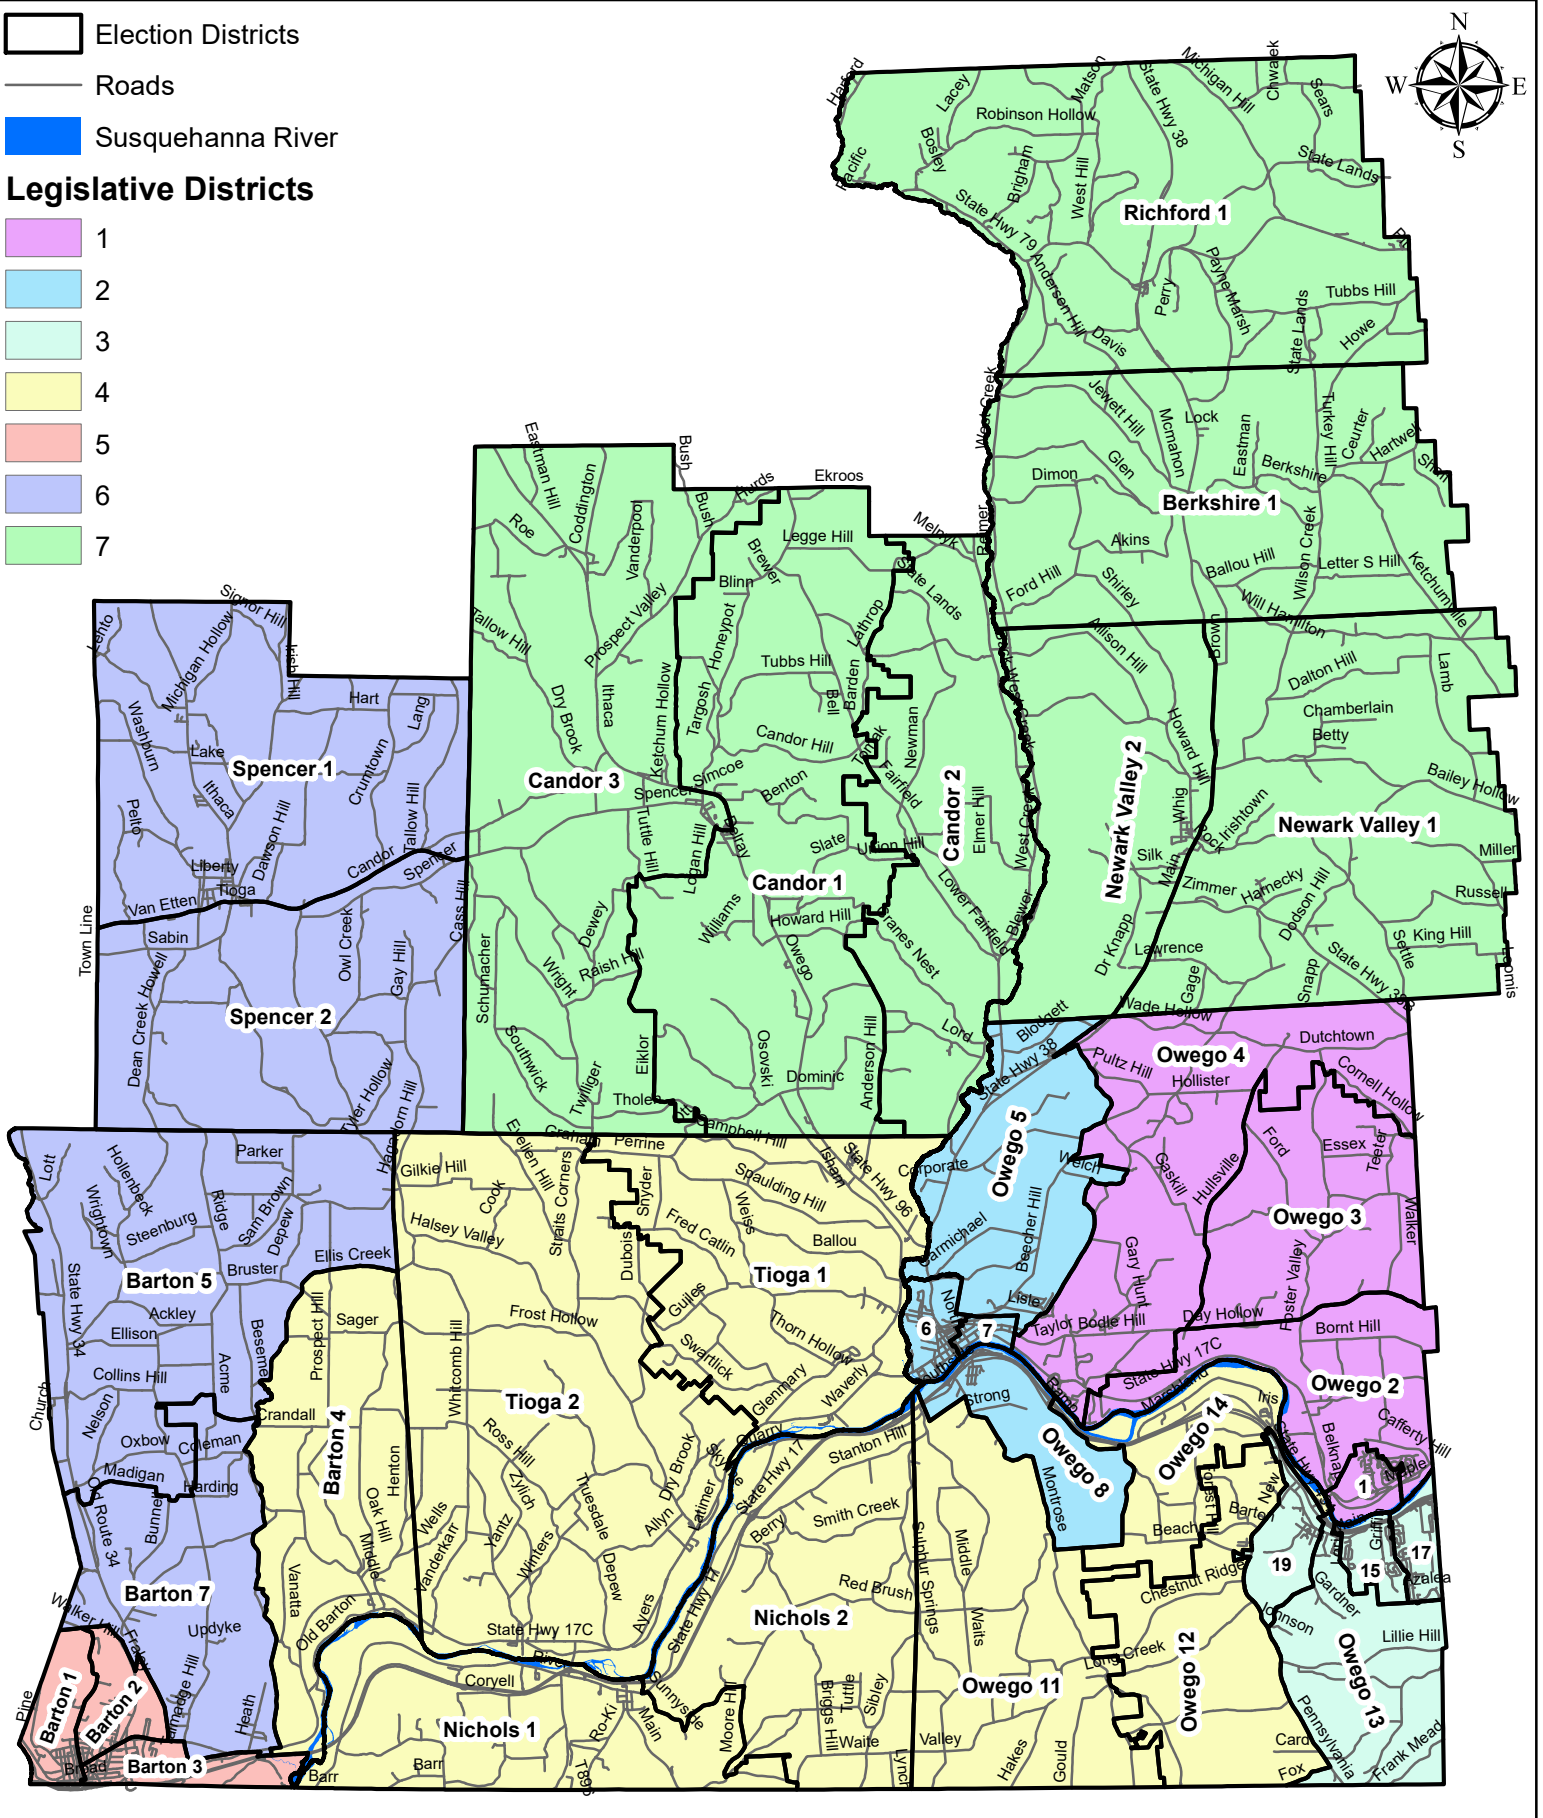

Tioga County Election Districts by Legislative District

Map Publication Date:
March 2022

Tioga County Board of Elections
James C.E. Wahls & Vera Lin Layman
1062 State Route 38, Owego, New York 13827
Ph: (607) 687-8261

-  Election Districts
 -  Roads
 -  Susquehanna River
- ### Legislative Districts
-  1
 -  2
 -  3
 -  4
 -  5
 -  6
 -  7

Tioga County makes no representations or warranties as to the accuracy or reliability of any information, resources or data provided, produced, compiled or otherwise utilized by any person, corporation or entity for any purpose whatsoever. The user or any third party may not rely upon the accuracy or reliability of such information, resources or data. Any user or third party assumes all risks and liability in the utilization of any information, resources or data.