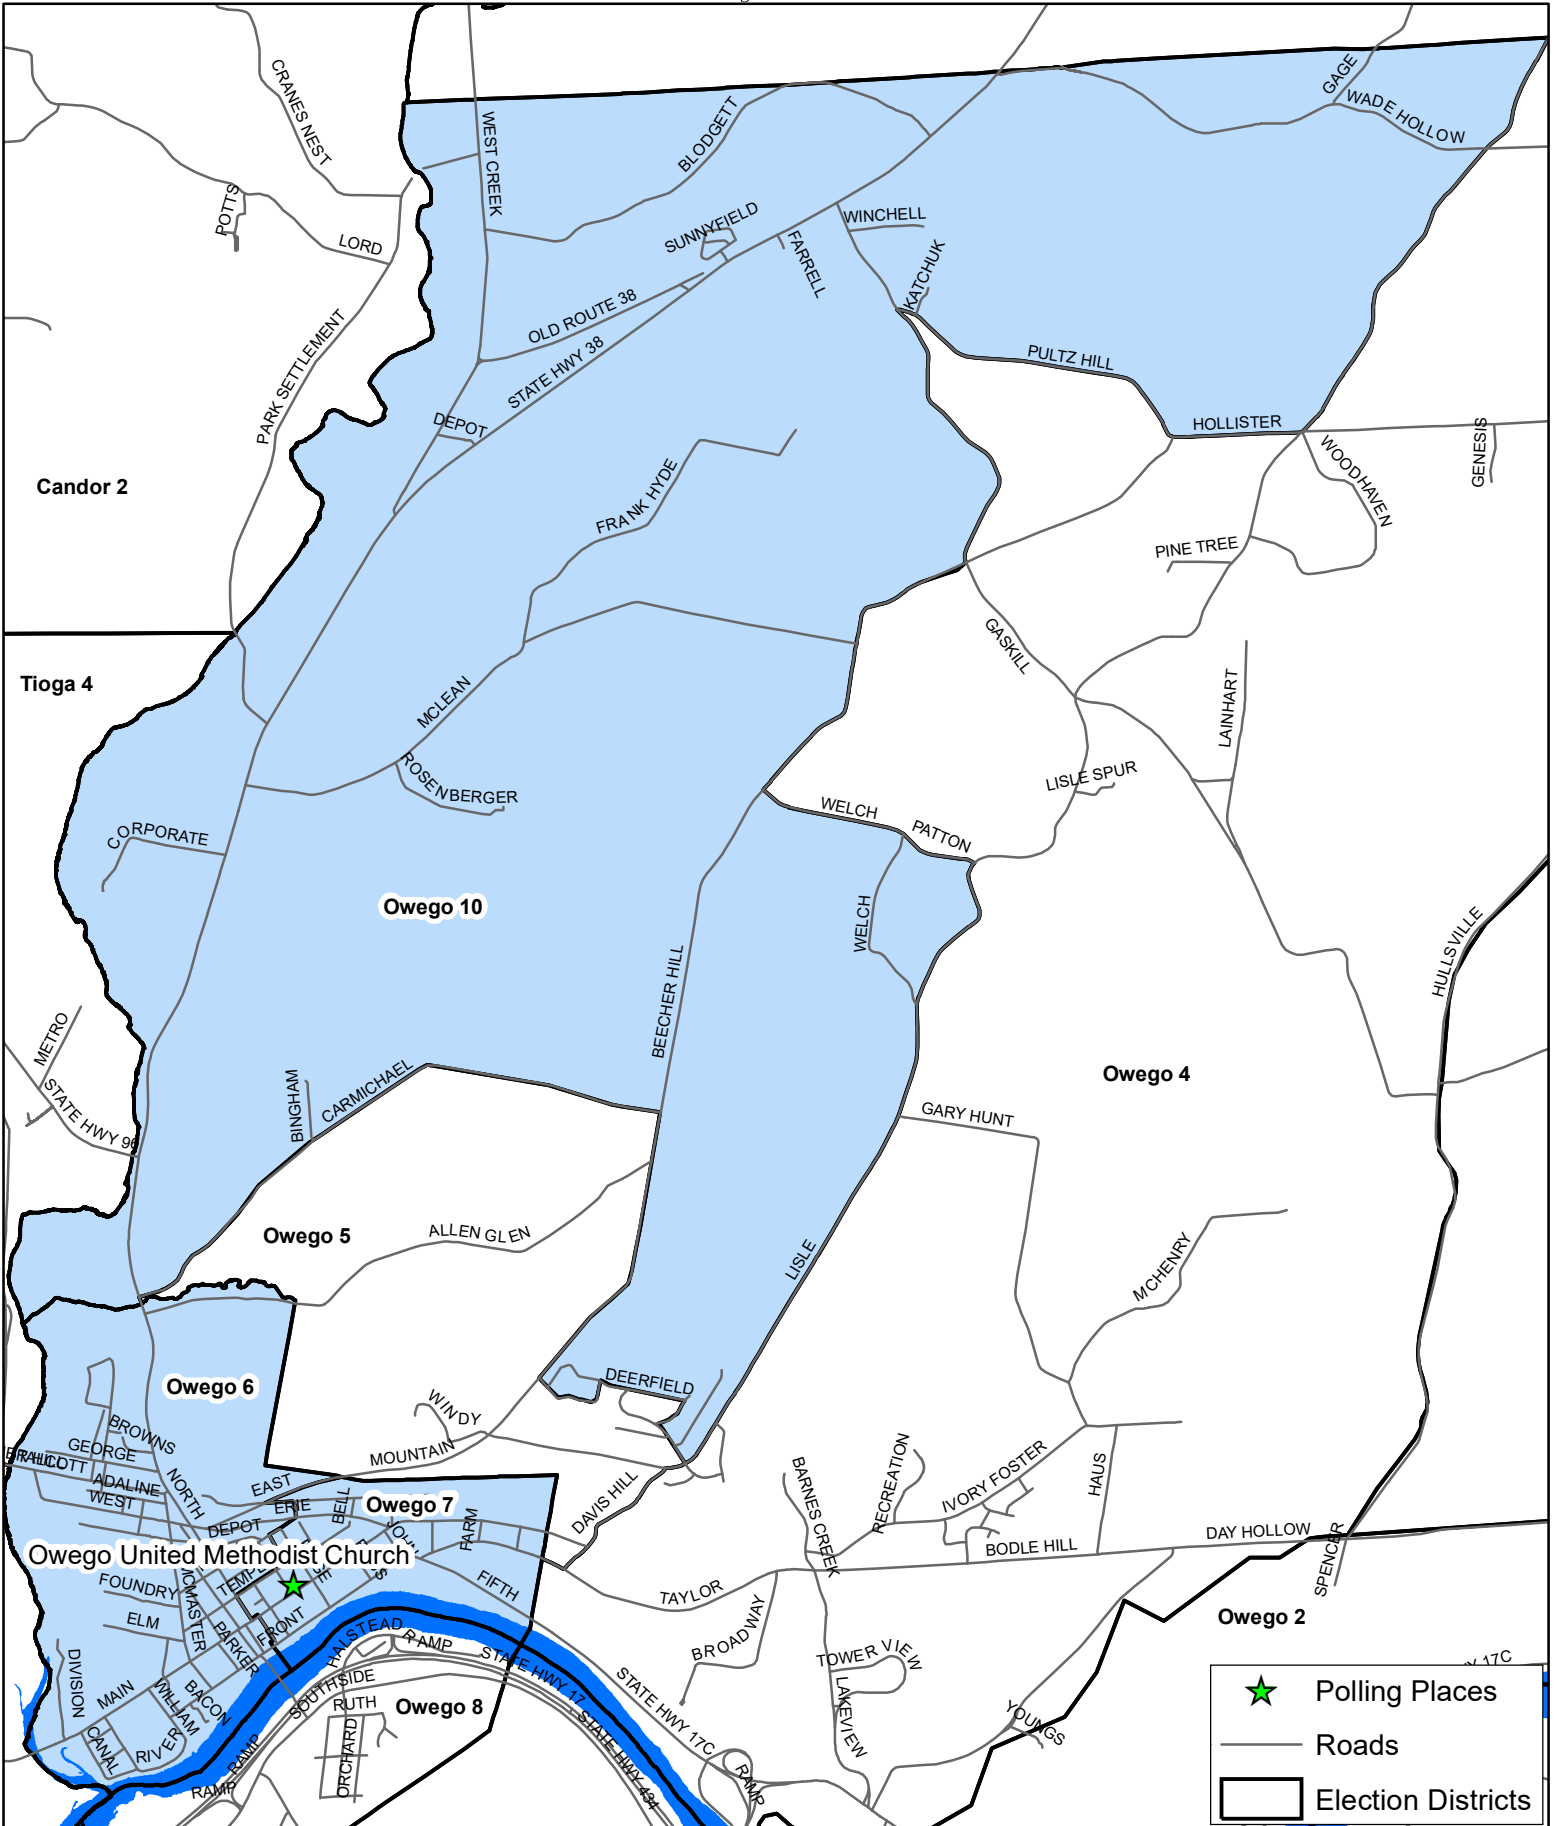

# Tioga County Polling Districts

## Owego 6,7,10

Tioga County Board of Elections  
 Bernadette Toombs & James Wahls  
 1062 State Route 38, Owego, New York 13827  
 Ph: (607) 687-8261

Map Publication Date:  
 March 2019

	Polling Places
	Roads
	Election Districts