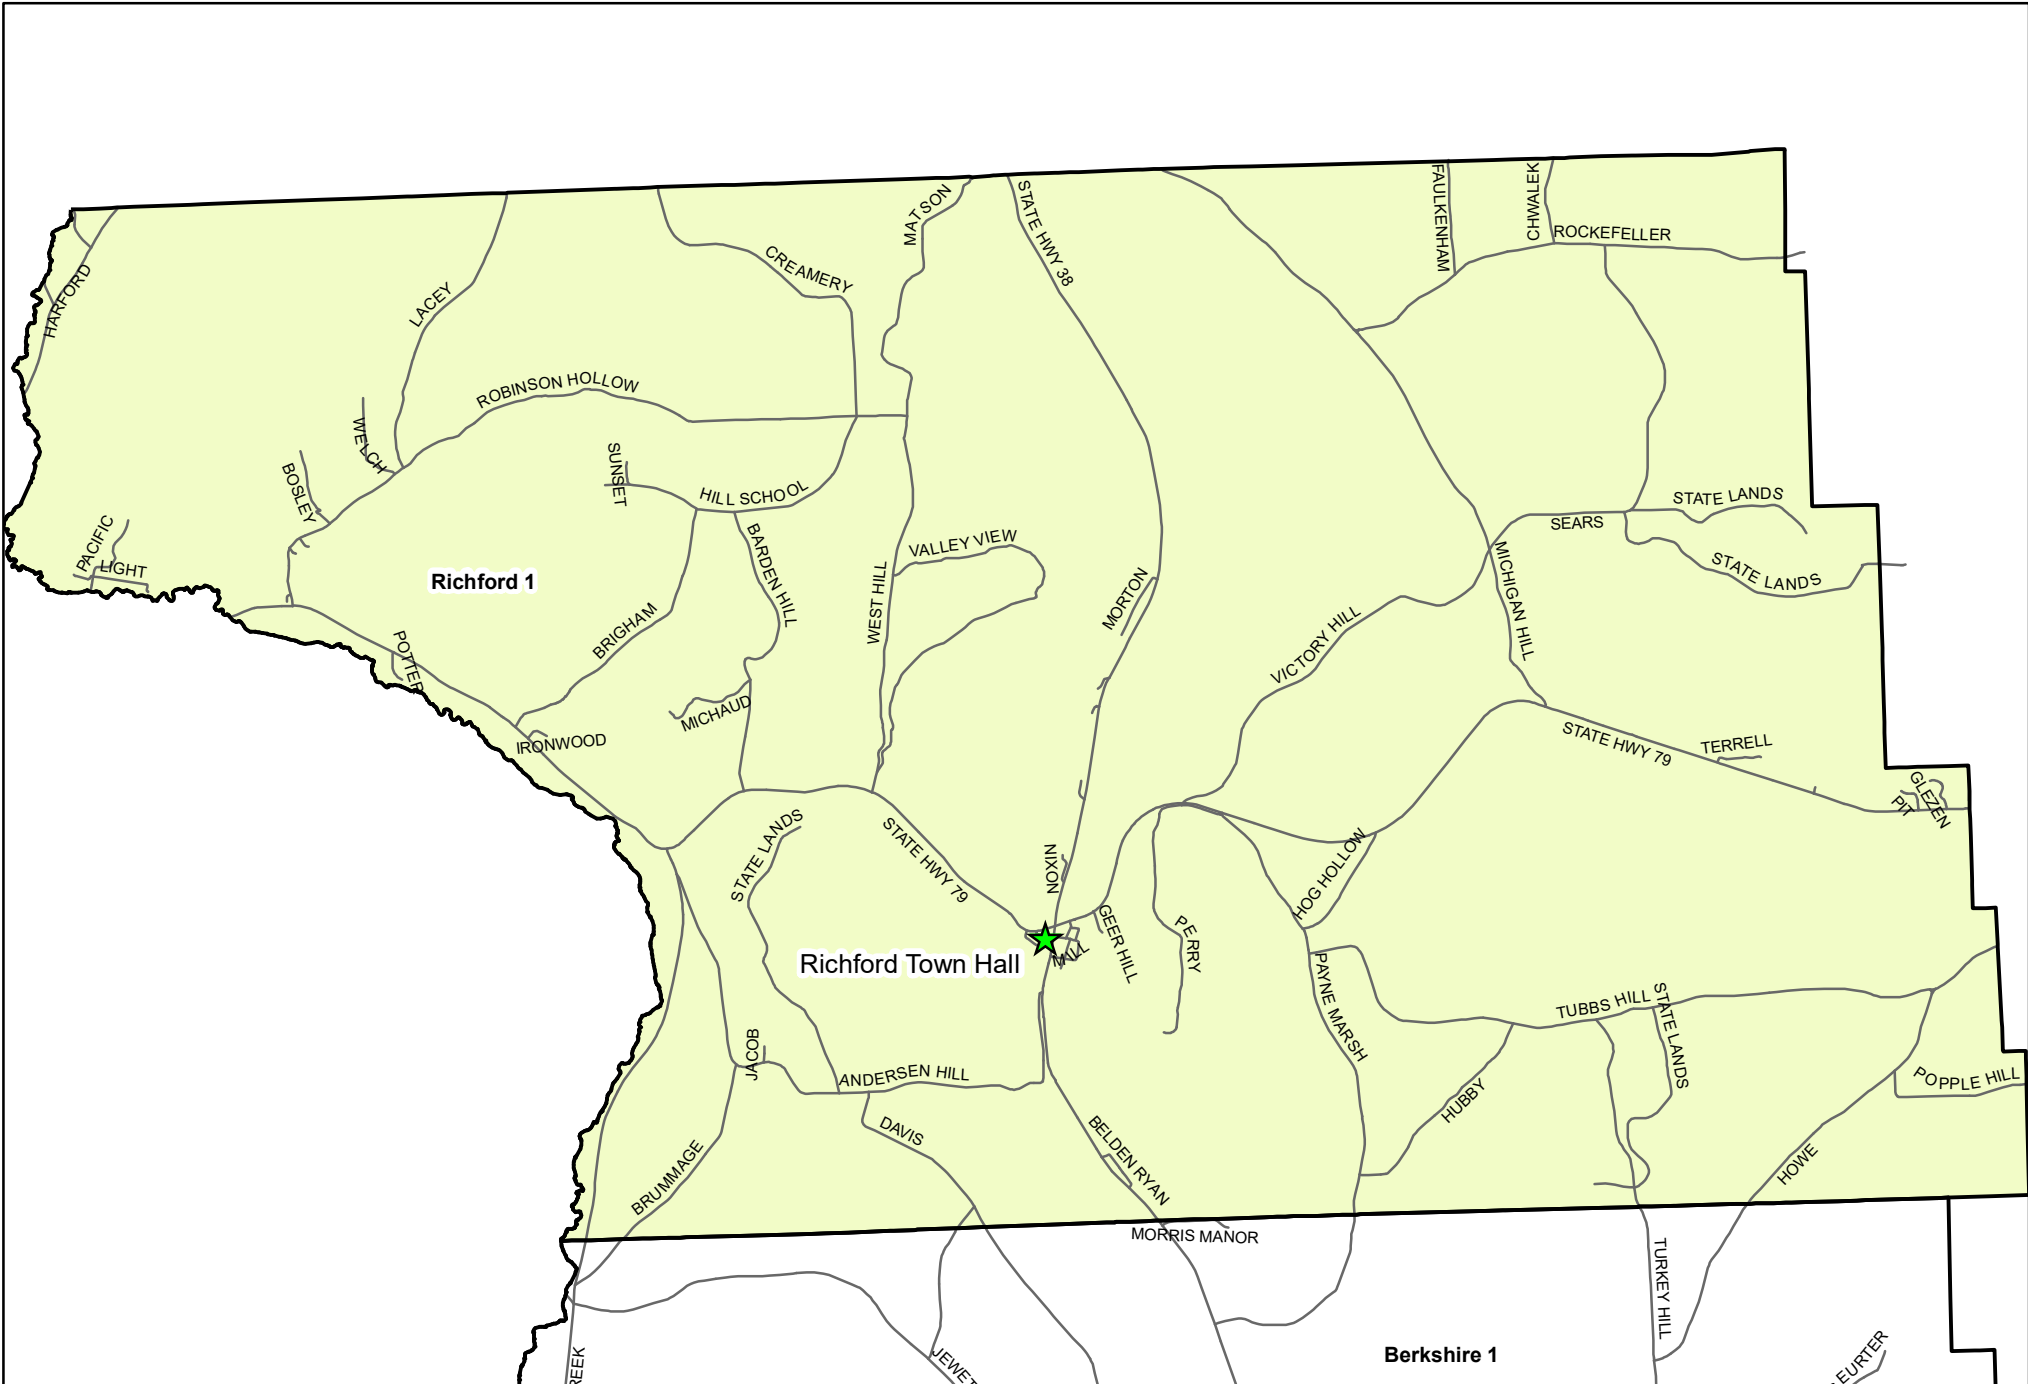

Tioga County Polling Districts

Richford 1

-  Polling Places
-  Election Districts
-  Roads

Tioga County Board of Elections
Bernadette Toombs & James Wahls
1062 State Route 38, Owego, New York 13827
Ph: (607) 687-8261

Map Publication Date:
March 2019

Tioga County makes no representations or warranties as to the accuracy or reliability of any information, resources or data provided, produced, compiled or otherwise utilized by any person, corporation or entity for any purpose whatsoever. The user or any third party may not rely upon the accuracy or reliability of such information, resources or data. Any user or third party assumes all risks and liability in the utilization of any information, resources or data.