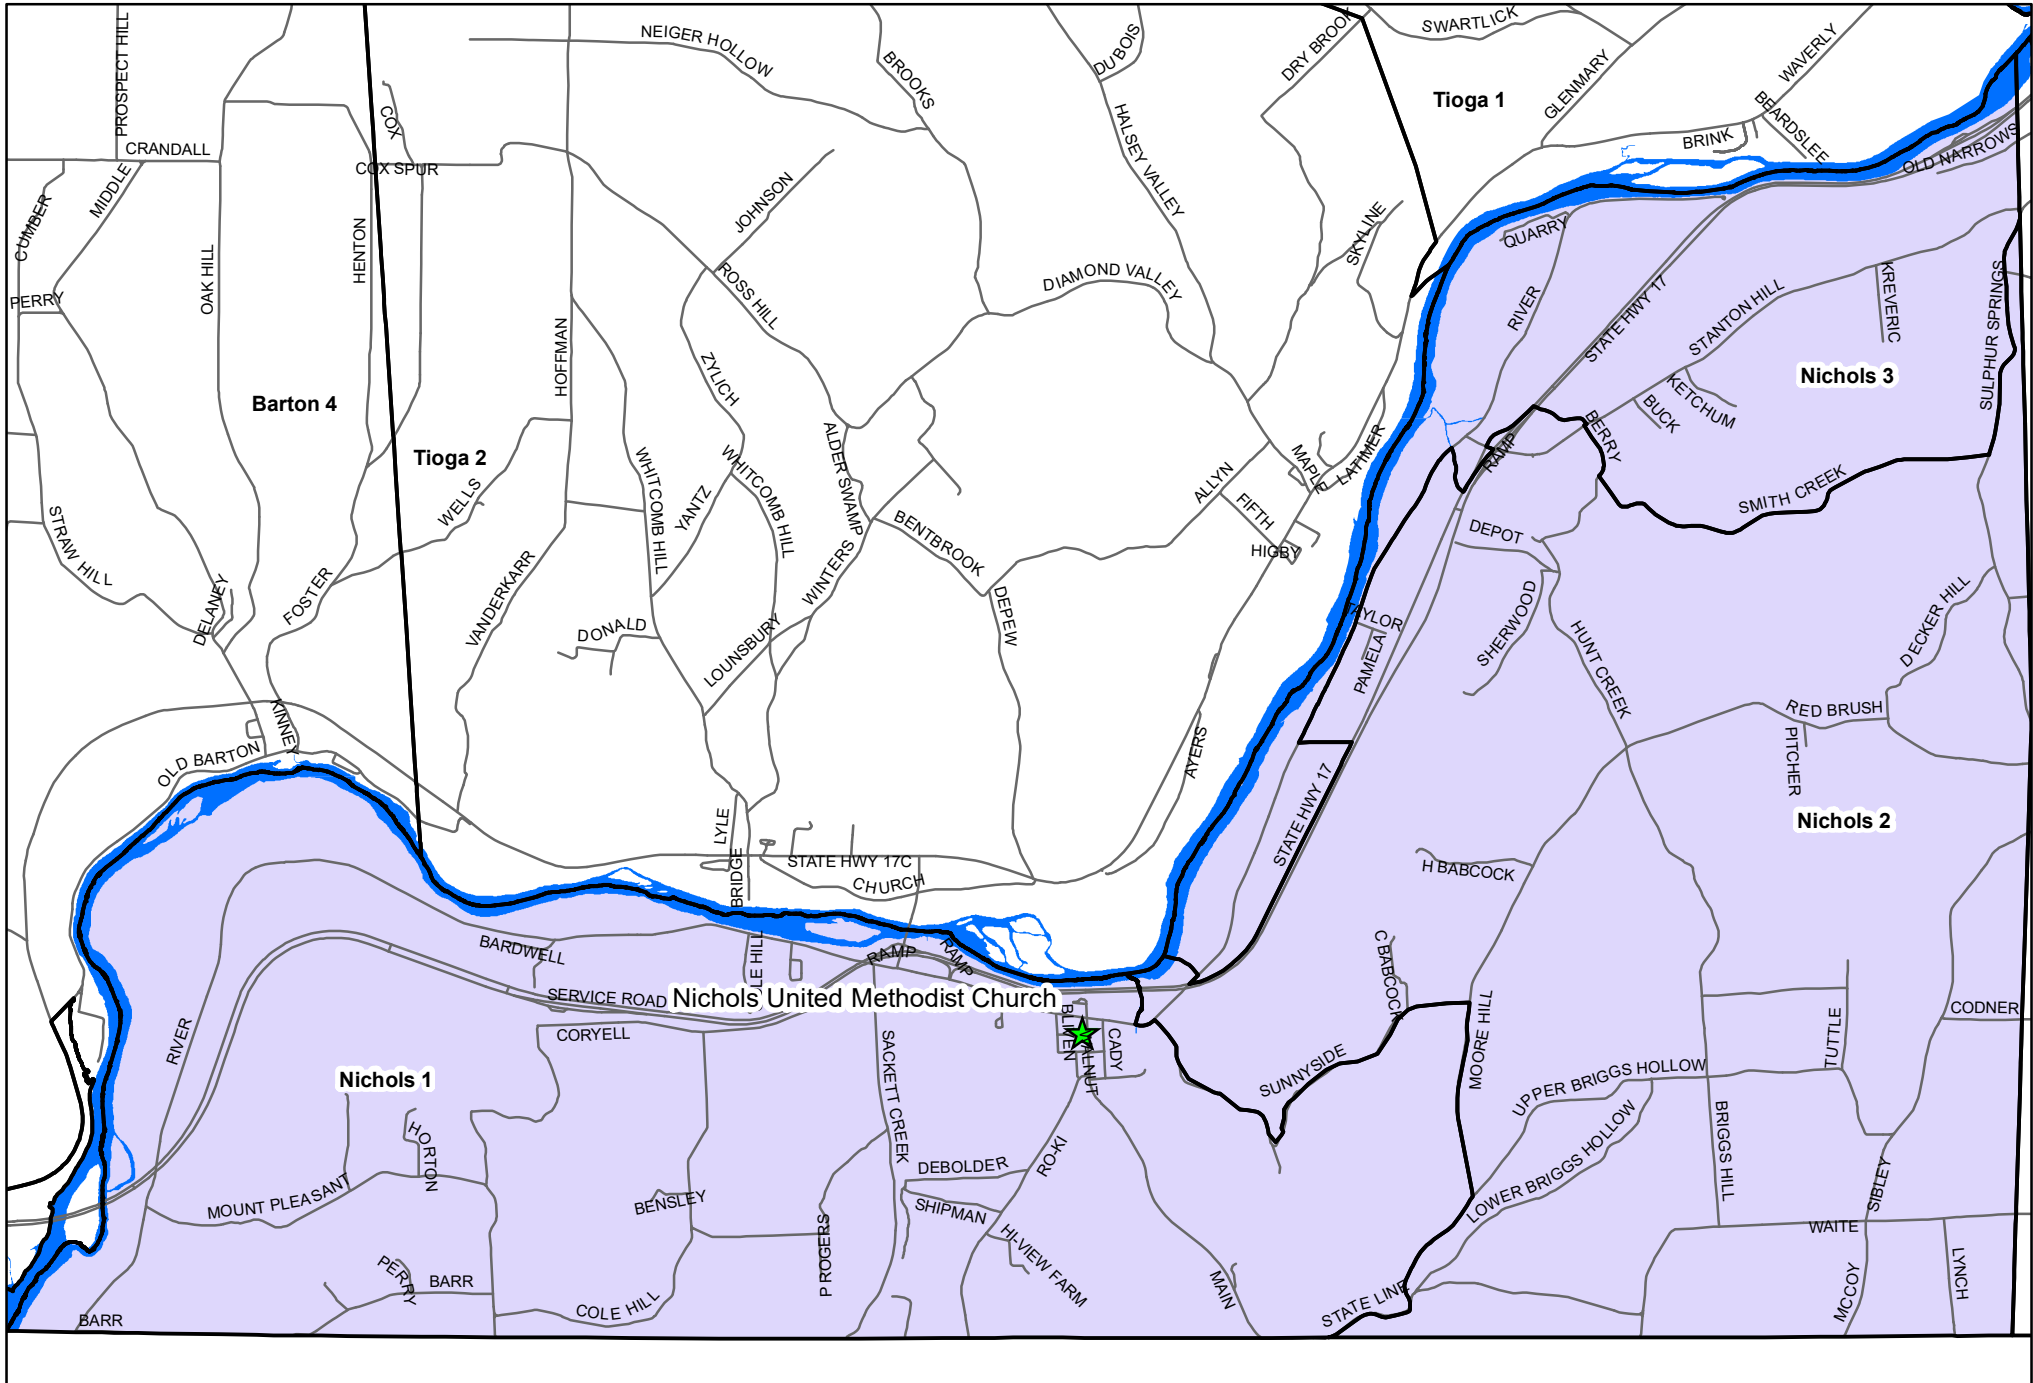

Tioga County Polling Districts

Nichols 1,2,3

-  Polling Places
-  Election Districts
-  Roads

Tioga County Board of Elections
 Bernadette Toombs & James Wahls
 1062 State Route 38, Owego, New York 13827
 Ph: (607) 687-8261

Map Publication Date:
 March 2019

Tioga County makes no representations or warranties as to the accuracy or reliability of any information, resources or data provided, produced, compiled or otherwise utilized by any person, corporation or entity for any purpose whatsoever. The user or any third party may not rely upon the accuracy or reliability of such information, resources or data. Any user or third party assumes all risks and liability in the utilization of any information, resources or data.