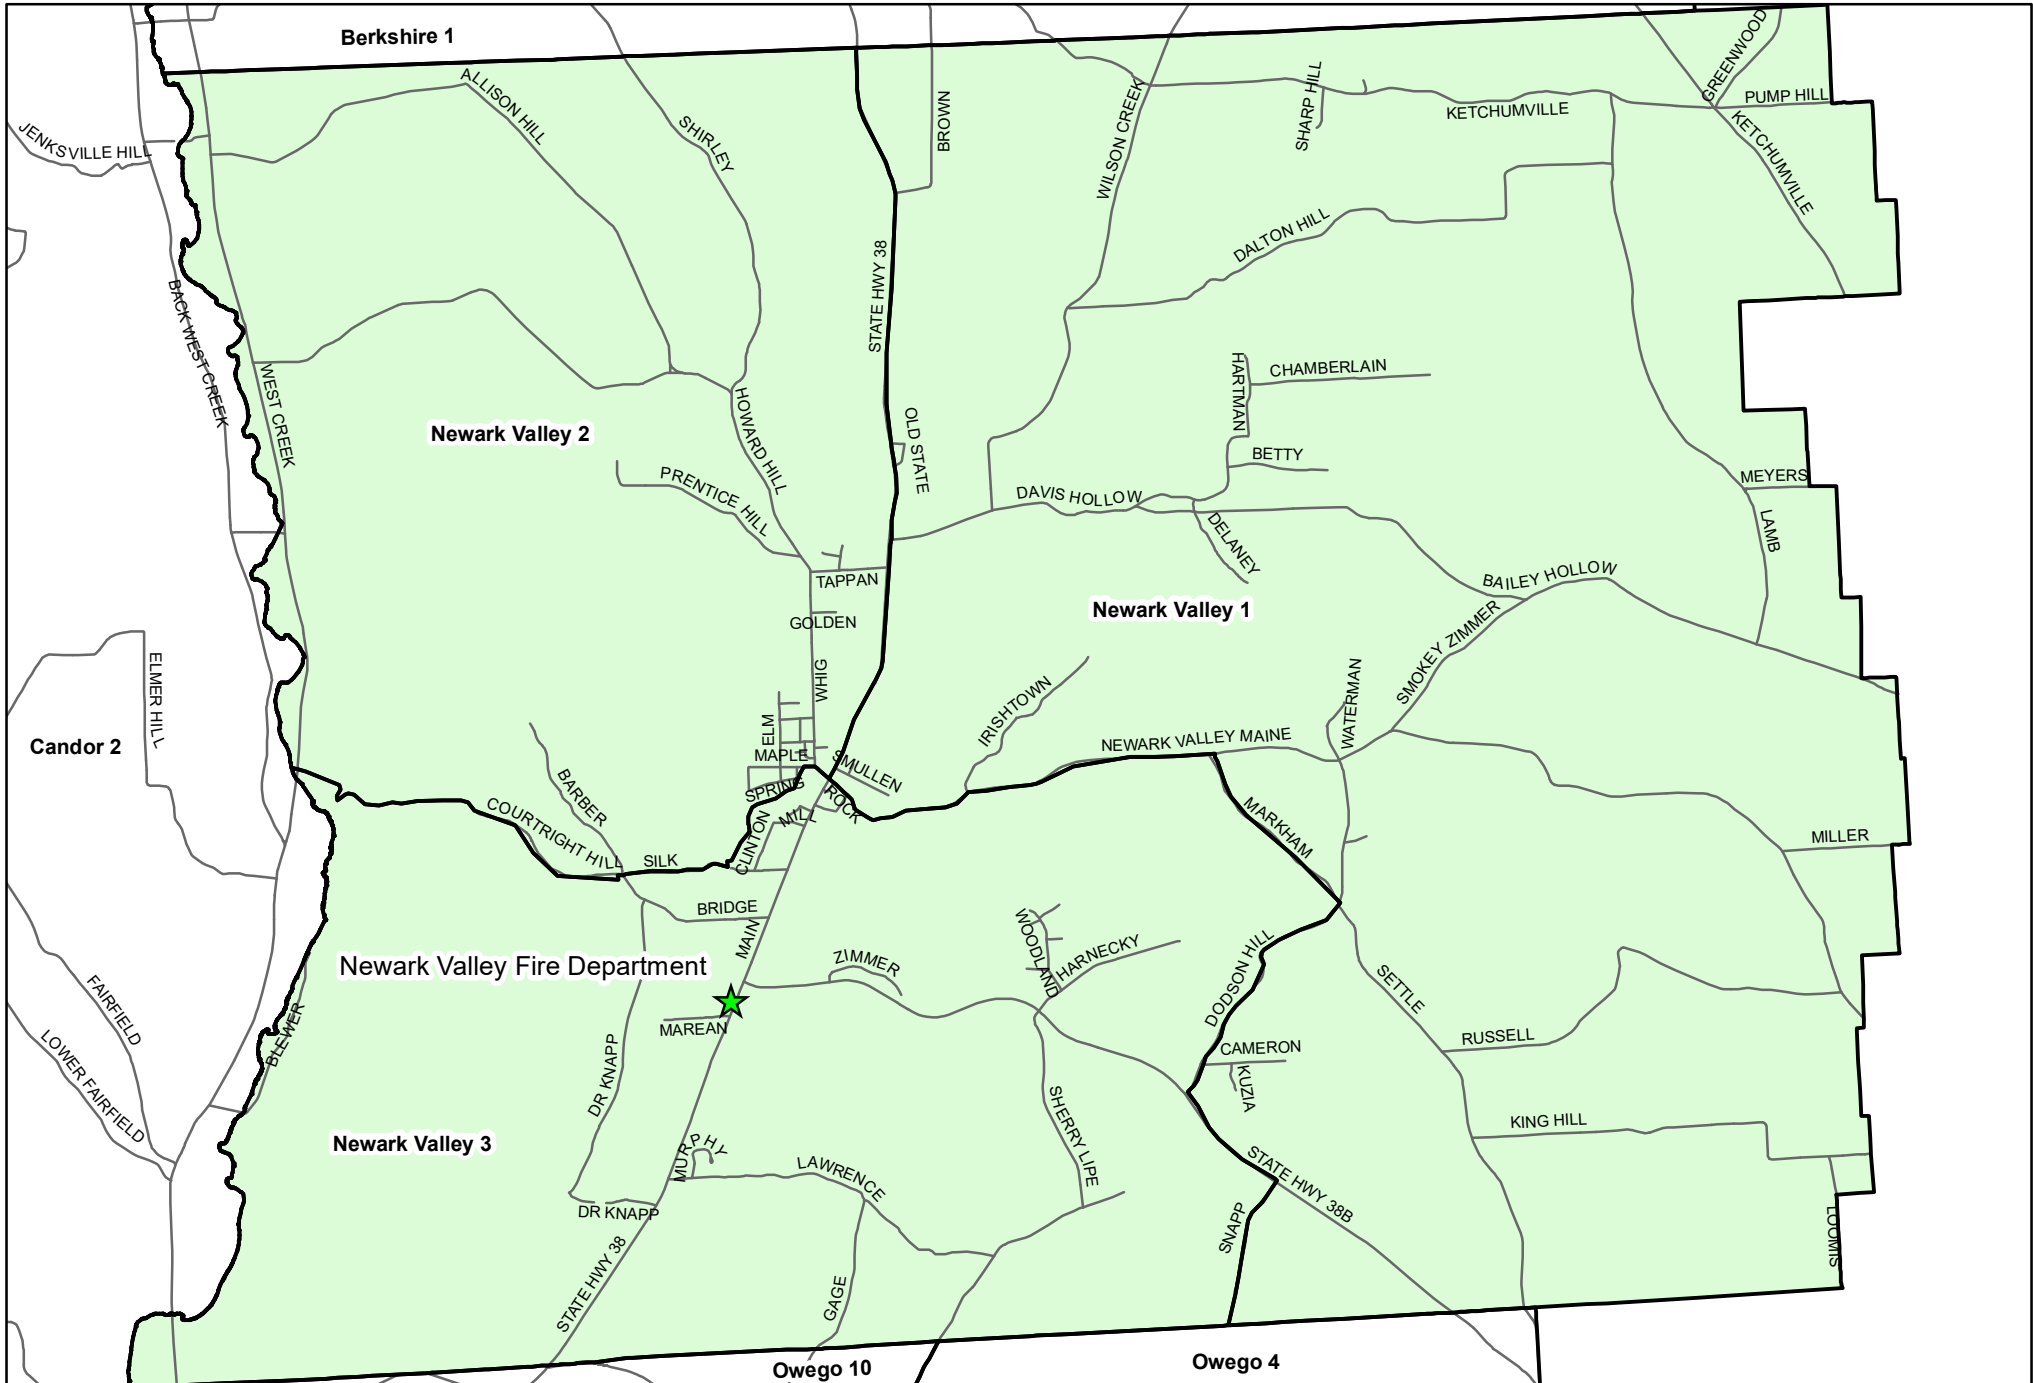

# Tioga County Polling Districts Newark Valley 1,2,3

-  Polling Places
-  Election Districts
-  Roads

Tioga County Board of Elections  
Bernadette Toombs & James Wahls  
1062 State Route 38, Owego, New York 13827  
Ph: (607) 687-8261

Map Publication Date:  
March 2019

Tioga County makes no representations or warranties as to the accuracy or reliability of any information, resources or data provided, produced, compiled or otherwise utilized by any person, corporation or entity for any purpose whatsoever. The user or any third party may not rely upon the accuracy or reliability of such information, resources or data. Any user or third party assumes all risks and liability in the utilization of any information, resources or data.