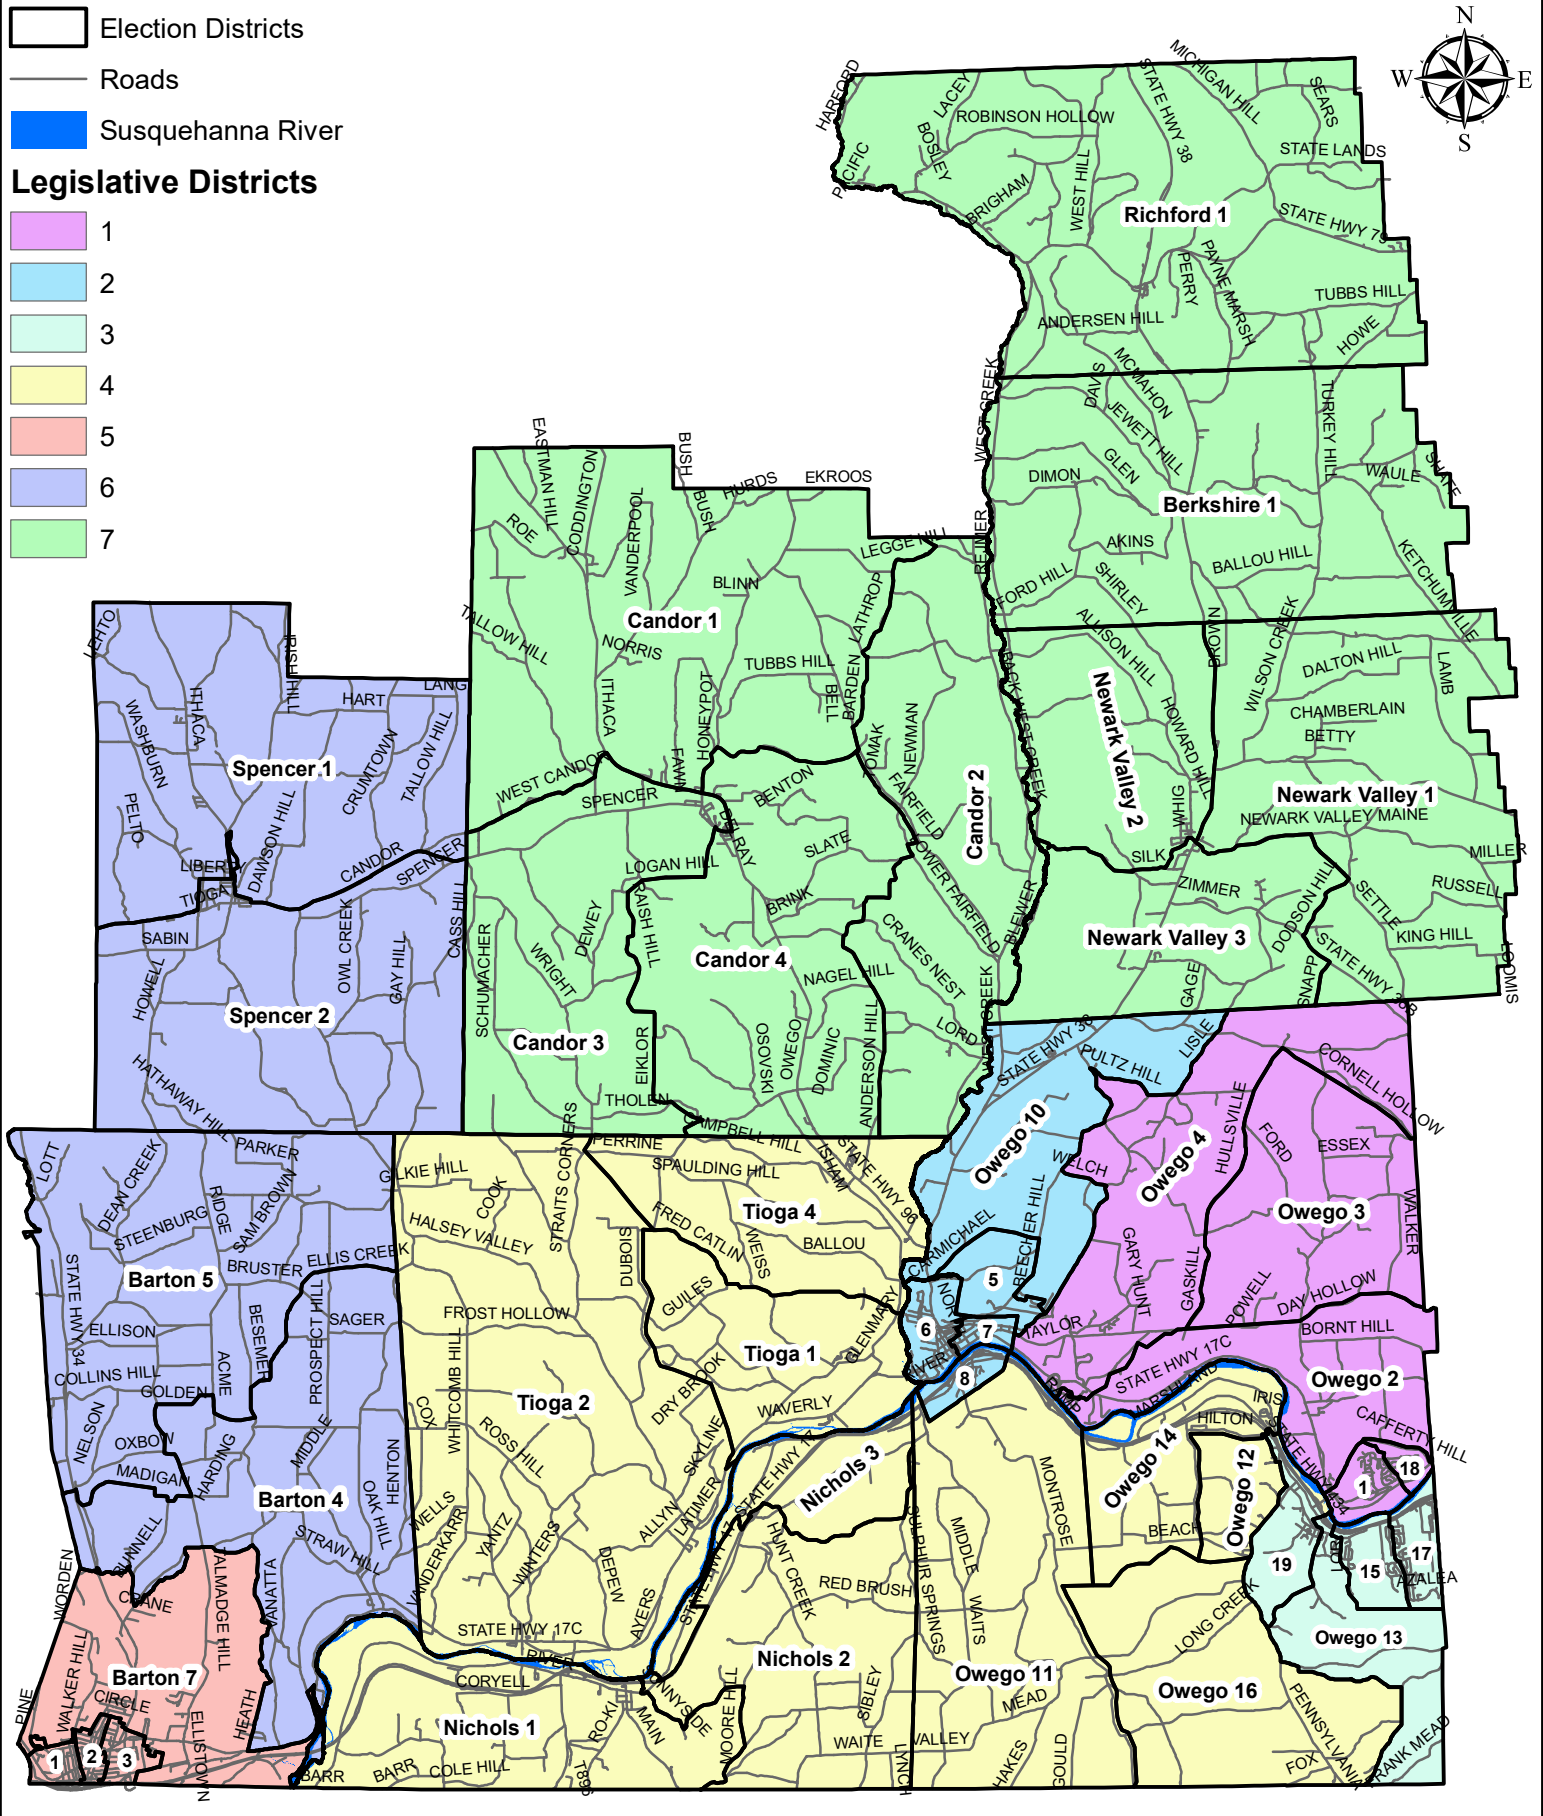

Tioga County Election Districts by Legislative District

Tioga County Board of Elections
Bernadette Toombs & James Wahls
1062 State Route 38, Owego, New York 13827
Ph: (607) 687-8261

Map Publication Date:
March 2019

-  Election Districts
 -  Roads
 -  Susquehanna River
- ### Legislative Districts
-  1
 -  2
 -  3
 -  4
 -  5
 -  6
 -  7

Tioga County makes no representations or warranties as to the accuracy or reliability of any information, resources or data provided, produced, compiled or otherwise utilized by any person, corporation or entity for any purpose whatsoever. The user or any third party may not rely upon the accuracy or reliability of such information, resources or data. Any user or third party assumes all risks and liability in the utilization of any information, resources or data.